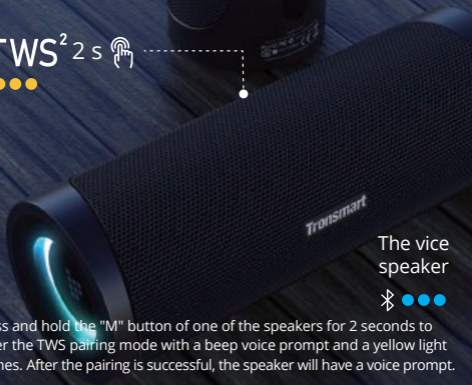

# HOW TO CONNECT TO TWS MODE?

TWS<sup>1</sup> 2 s 

TWS<sup>2</sup> 2 s 

The host  
speakers

The vice  
speaker

Press and hold the "M" button of one of the speakers for 2 seconds to enter the TWS pairing mode with a beep voice prompt and a yellow light flashes. After the pairing is successful, the speaker will have a voice prompt.