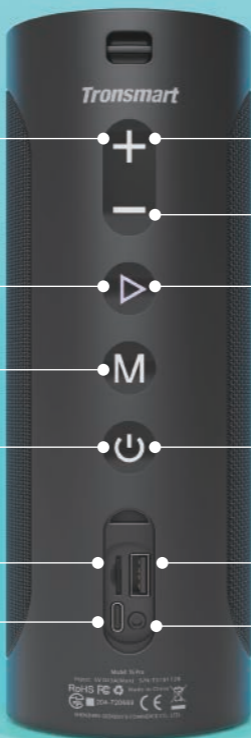

# T6 PRO

BLUETOOTH SPEAKER

USER MANUAL

# BUTTON CONFIGURATION

EQ  
indicator light  
(green)

Bluetooth  
indicator light  
(blue)

TWS  
indicator light  
(yellow)

Charge  
indicator light  
(red)

TF card slot

Type-C  
charging port

Volume+/  
Next track/  
Deep bass