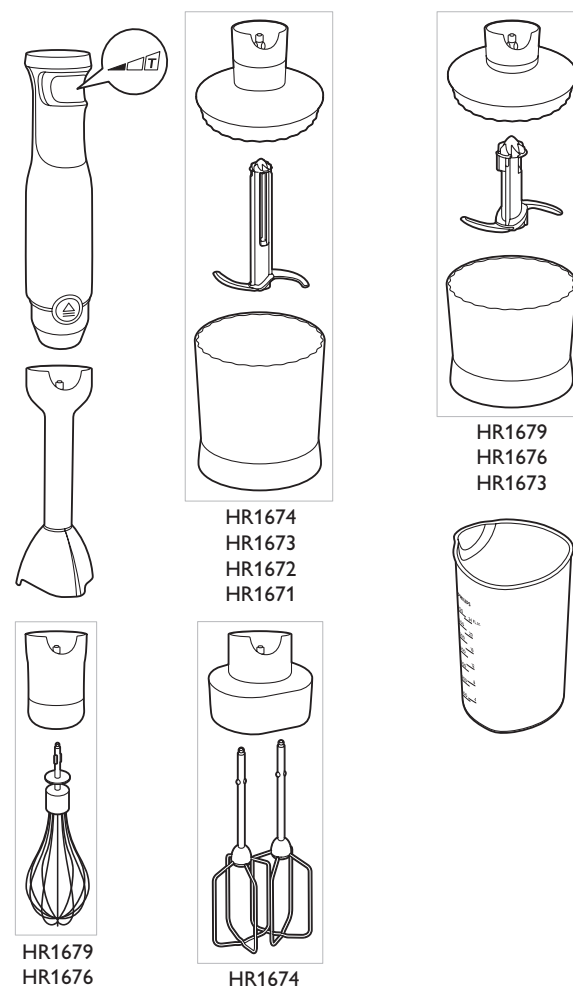

HR1679
HR1676
HR1673
HR1672

HR1674

www.philips.com

100% recycled paper

4203.064.6083.4