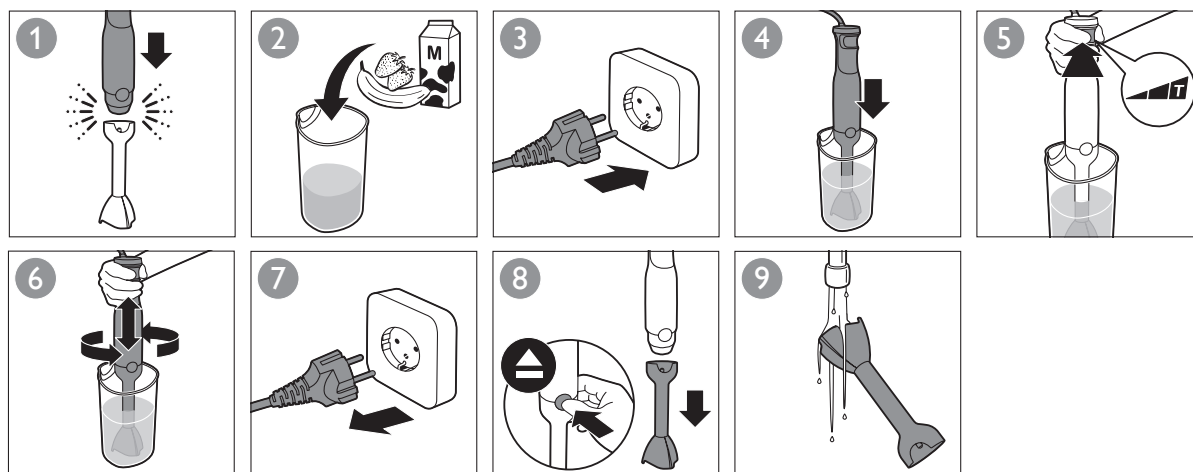

		MAX.			
		100-200 g	30 sec.		
		100-400 ml	60 sec.		
		100-500 ml	60 sec.		
		250 ml	70-90 sec.		
	HR1679 HR1676 HR1673 HR1672	4 x	120 sec.		
		250 ml	70-90 sec.		
		4 x	120 sec.		
		750 g	180 sec.		
		750 g	120 sec.		
Compact 		100 g	5 x 1 sec.		
		120 g (max)	5 sec.		
		20 g	5 sec.		
		50-100 g (max)	15 sec.		
		100 g	20 sec.		
	XL 		200 g	5 x 1 sec.	
			200 g	5 sec.	
		200 g	10 sec.		
		30 g	10 sec.		
		200 g	15 sec.		
HR 1674 HR 1673 HR 1672 HR 1671		200 g	30 sec.		
		100 g	20 sec.		
		80 g	30 sec.		
		80 g	30 sec.		