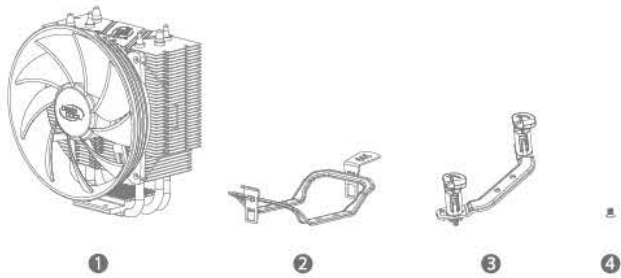

Beijing Deepcool Industries Co., Ltd.
www.deepcool.com

MADE IN CHINA

AMD AM4/AM3+/AM3/AM2+/AM2/FM2/FM1 INSTALLATION

GAMMAXX 300 series
USER GUIDE

PRODUCT SCHEMATIC DRAWING

COMPONENTS LIST

- 1** Heatsink x1
- 2** AMD Metal Clip x1
- 3** INTEL Push-pin Clip x2
- 4** Screw x4